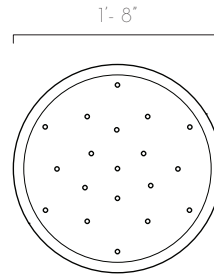

WHITE & BLACK MINI DROPS

19 PENDANTS ROUND CHANDELIER

DESCRIPTION

The 19 White and Black Mini Drop pendants are crafted with 4 hand made glass pensils powered by a dimmable LED bulb. Staggered down from a round ceiling base. Great contemporary lighting for residential and commercial spaces - staircase, dining table, entrance hall, coffee table, bed side, reception or lobby.

TECHINCAL SPECIFICATIONS

Designed by
AM Studio Team

Category
Pendant Chandelier

Canopy Finish
Powder coated metal in Flat White/ Sparkle Silver

Canopy Size
20"D x 1.5"H

Pendant Colour
White with Black (10x units)
White with Clear (9x units)

Pendant Size
2"W x 1"D x 5"H

Total Drop
5'H + 2' extra wire for adjustment

Bulb
Dimmable G4 LED - 12V - 2W

Recommended Dimming Switch
Lutron CTCL-153PD
Lutron Pro

Transformer:
Magnitude E6OR12DC - 60W 12VDC - Dimmable - Class 2
LED Driver
Input: 120V
Output: 12V