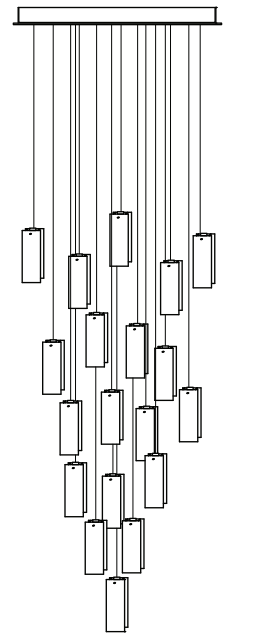

WHITE & BLACK MINI DROPS

19 PENDANTS ROUND CHANDELIER

DESCRIPTION

The 19 White and Black Mini Drop pendants are crafted with 4 hand made glass pensils powered by a dimmable LED bulb. Staggered down from a round ceiling base. Great contemporary lighting for residential and commercial spaces - staircase, dining table, entrance hall, coffee table, bed side, reception or lobby.

TECHINCAL SPECIFICATIONS

Designed by
AM Studio Team

Category
Pendant Chandelier

Canopy Finish
Powder coated metal in Flat White/ Sparkle Silver

Canopy Size
20"D x 1.5"H

Pendant Colour
White with Black (10x units)
White with Clear (9x units)

Pendant Size
2"W x 1"D x 5"H

Total Drop
5'H + 2' extra wire for adjustment

Bulb
Dimmable G4 LED - 12V - 2W

Recommended Dimming Switch
Lutron CTCL-153PD
Lutron Pro

Transformer:
Magnitude E6OR12DC - 60W 12VDC - Dimmable - Class 2
LED Driver
Input: 120V
Output: 12V

Electrical Outlet needed: 1

Approx. Weight
11 kg

Catalogue # WBD-19-20D

Note: Due to the nature of our handmade work, there may be slight variances in glass colour. AM Studio light fixtures are made to order, handmade and created in Toronto, Canada.